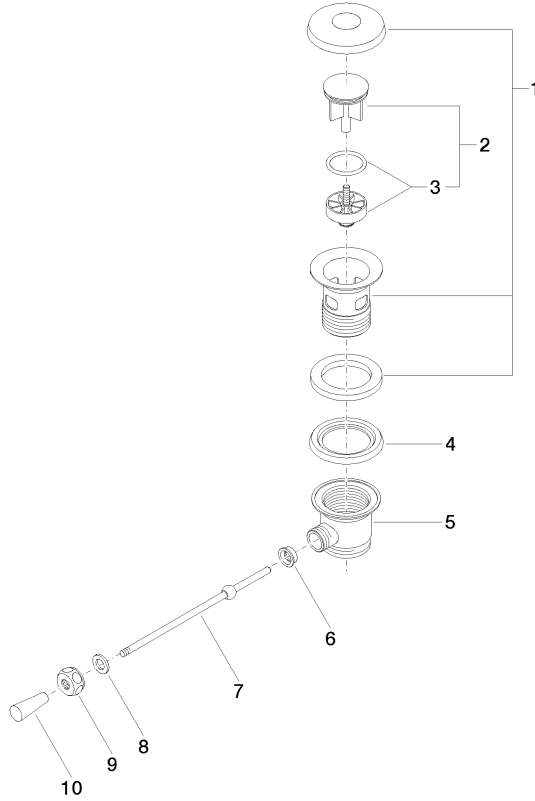

**Basin Waste 1 1/4" - Brushed Champagne (22kt Gold)**

IMO

10 300 970

- length of knee lever 185 mm
- Only suitable for basins with an overflow.

Fits: IMO, LULU, MADISON, MEM, TARA, CL.1, LISSÉ, VAIA, META, CYO

	Brushed Champagne (22kt Gold)	10 300 970-46
	Chrome	10 300 970-00
	Brushed Platinum	10 300 970-06
	Platinum	10 300 970-08
	Durabrand (23kt Gold)	10 300 970-09
	Dark Chrome	10 300 970-19
	Light Gold	10 300 970-26
	Brushed Light Gold	10 300 970-27
	Brushed Durabrand (23kt Gold)	10 300 970-28
	Matte Black	10 300 970-33
	Brushed Bronze	10 300 970-42
	Champagne (22kt Gold)	10 300 970-47
	Brushed Chrome	10 300 970-93
	Brushed Dark Platinum	10 300 970-99

10 300 970

10 300 970

Parts for other finishes can be found here: [Chrome](#)

**Spare parts list**

No.	Item Number	Name	Quantity used	Delivery time
1	90 11 01 026 00-46	cup	1	30
2	04 31 20 016 00-46	plug	1	-
Spare part can no longer be ordered, please order the replacement item				
3	04 28 10 026 00 90	accessories	1	2
4	09 14 03 025 90	seal	1	2
5	09 11 01 023-46	cup	1	60
6	09 14 05 040 90	seal	1	2
7	09 31 09 055-46	pull-rod	1	30
8	09 30 11 049 90	disc	1	2
9	09 23 30 003-46	nut	1	30
10	09 20 01 040-46	handle	1	30